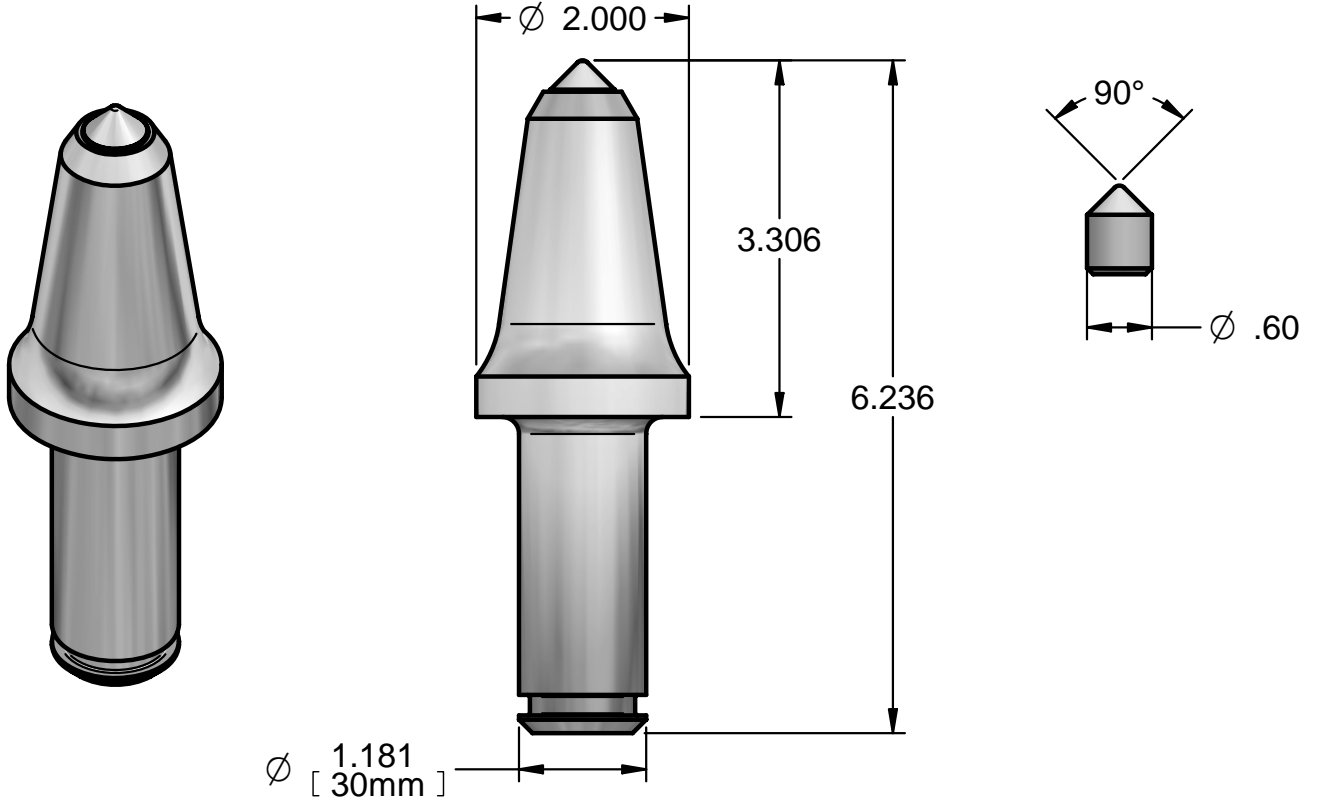

Conical Miner Bit - (30 mm) Shank

SS306HD

SS305HF