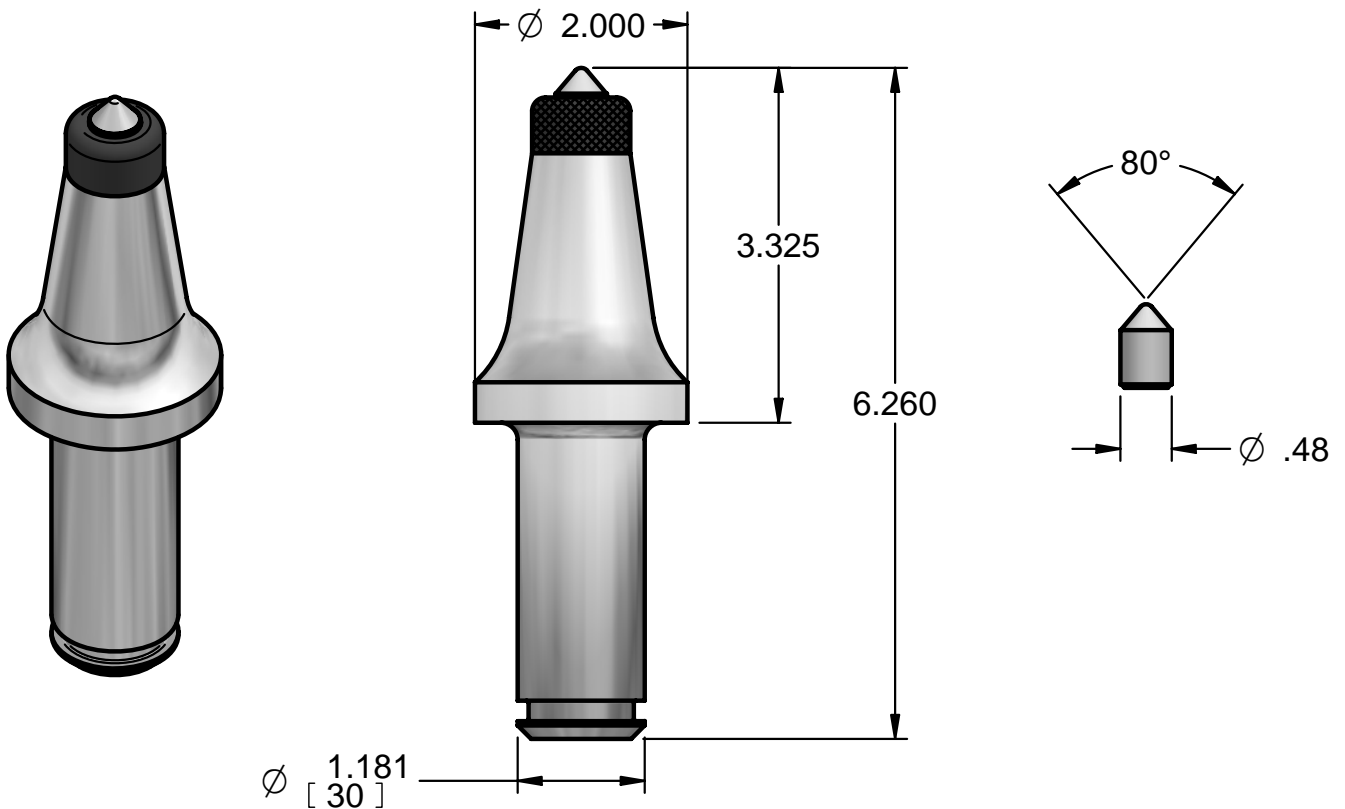

Conical Miner Bit - (30 mm) Shank

SS306HD

SS305HF